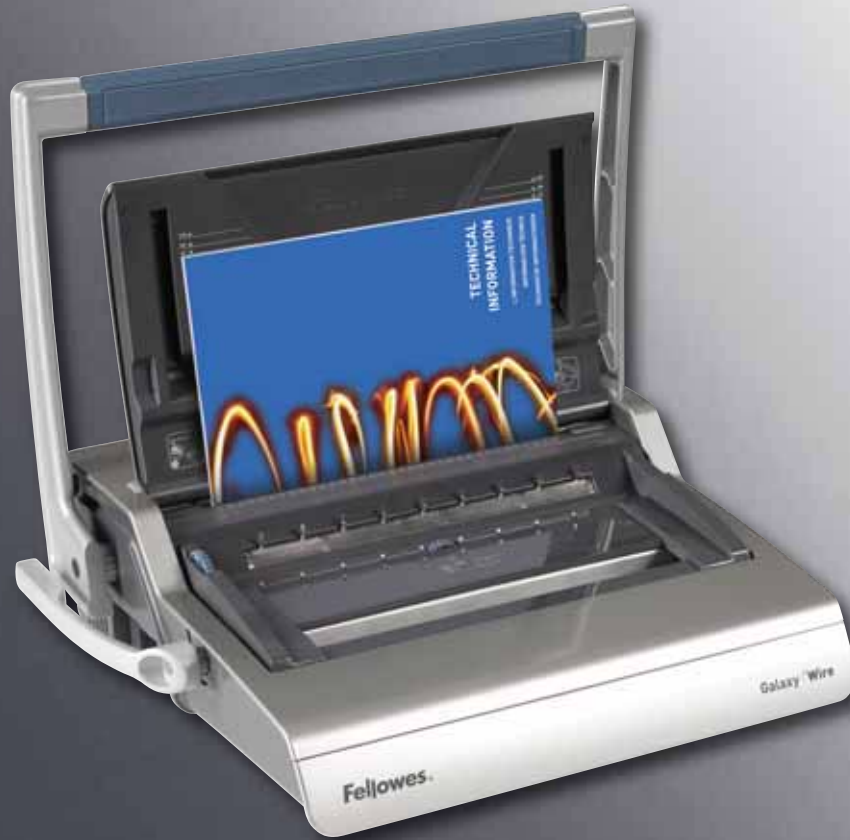

Galaxy Wire

Galaxy Wire Binder for Large Office Use

- Stylish wire binding for a professional finish
- Punches 20 sheets at a time
- Binds documents up to 130 sheet - max comb width 14mm
- Full width punch handle requires minimal effort for manual punching
- Preselectable closure control for easy wire closure - ideal for binding multiple documents
- Front access full size storage tray for materials and documents
- Patented wire and document measure allows user to select quickly
- Chip tray with burst out feature to eliminate jams
- Vertical sheet loading ensures consistent punch alignment
- Adjustable edge guide aligns sheets accurately
- Includes binding starter kit for 20 documents
- 2 year warranty

DESIGNED TO WORK

Galaxy Wire

Patented wire & document measure allows user to select quickly

Adjustable edge guide aligns sheets accurately

Chip tray with burst out feature to eliminate jams

Preselectable closure control for easy wire closure - ideal for binding multiple documents

Core Specifications	
Name	Galaxy Wire
Comb/Wire	Wire
Manual/Electric	Manual
Punch Capacity	20
Binding Capacity	130
Max Comb Size	14
Starter Pack Included	20 Documents
Warranty	2
CRC	56224

Logistics	
Order No.	5622401
UPC	043859530021
SCS	50043859530026
Unit Dimensions (mm)	165 x 450 x 530
Unit Weight (kg)	10.5
Packaging Dimensions (mm)	N/A
Retail Weight (kg)	N/A
Master Outer Dimensions (mm)	218 x 512 x 594
Master Weight (kg)	12.36
Units Per Outer	1