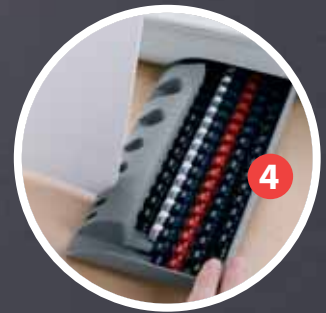

Office Comb Binders

Pulsar 300

Pulsar e 300

PULSAR-E 300 MODEL SHOWN

The Fellowes® PULSAR / PULSAR-E office comb binders

- Medium sized office binder for general use
- Manually punches up to 15 sheets of paper at a time (80gsm)
- Binds up to 300 sheets with 38mm comb
- Vertical document loading ensures consistent punch alignment
- Efficient design permits separate punching and binding
- Rotary edge guide adjustment for quick and accurate document centering
- Document thickness and comb sizing guide allows user to quickly select
- Includes binding starter pack for 10 documents
- Electric punching up to 15 sheets of paper (80gsm) at a time (Pulsar-e)
- 2 year warranty

DESIGNED TO WORK

Pulsar 300 **Pulsar e** 300

PULSAR 300 MODEL SHOWN

The Fellowes® PULSAR / PULSAR-E office comb binders

Model	PULSAR	PULSAR-E
Item No	5620001	5620701
Punch capacity	15 sheets	15 sheets
Maximum binding capacity	300 sheets	300 sheets
Maximum comb size	38mm	38mm
Comb storage	✓	✓
Adjustable edge guide	✓	✓
Chip tray	✓	✓
Vertical document loading	✓	✓
Carry points	✓	✓
Electric punching	-	✓
Starter pack	✓	✓
Dimensions (W x H x D in mm)	460 x 390 x 130mm	460 x 390 x 130mm
Net Weight	7 kg	9.5 kg
EAN Code	0043859512102	0043859512119
Outer size	1	1
SCS Code	50043859512107	50043859512114
Warranty	Two years	Two years
Launch date	January 2007	January 2007

- 1** Punch capacity 15 sheets (80gsm) (Pulsar-e = electric)
- 2** Maximum binding capacity = 300 sheets using 38mm combs
- 3** Adjustable edge guide accurately aligns all sheet sizes
- 4** Combs storage tray and patented document measure
- 5** All metal mechanism for durability
- 6** 2 year warranty